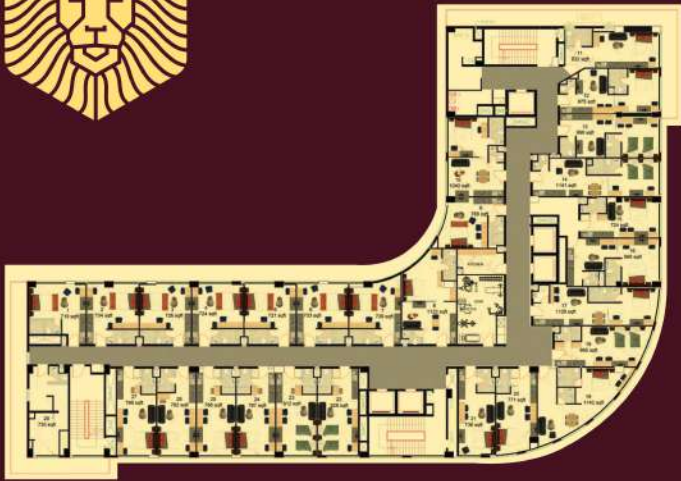

SIZE: 1141 SQFT

Cluster Plan

Unit Plan

SIZE: 726 SQFT

SIZE: 736 SQFT