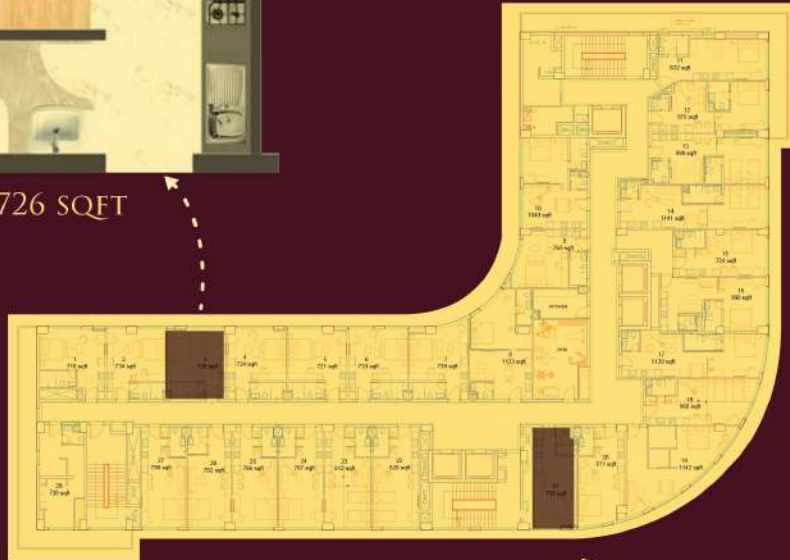

SIZE: 1141 SQFT

Cluster Plan

Unit Plan

SIZE: 726 SQFT

SIZE: 736 SQFT