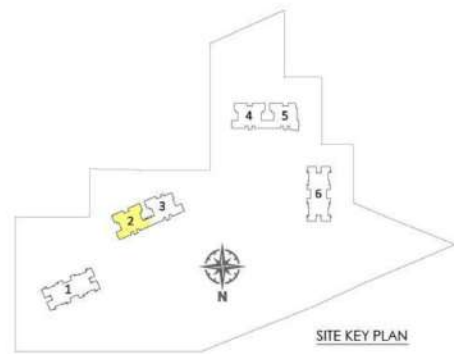

SITE KEY PLAN

TOWER	UNIT	APARTMENT	LEVEL	SUPER AREA
02	03	TYPE -7/ 3 ROOM + 3 TOILET + UTILITY	3rd to 22nd, 24th to 47th,	2040 Sqft

SITE KEY PLAN

TOWER	UNIT	APARTMENT	LEVEL	SUPER AREA
03	04	TYPE -7 3 ROOM + 3 TOILET + UTILITY	3rd to 22nd, 24th to 47th	2054 Sqft

TOWER	UNIT	APARTMENT	LEVEL	SUPER AREA
02	01	TYPE -6/ 3 ROOM + 3 TOILET	3rd to 22nd, 24th to 47th	1828 Sqft