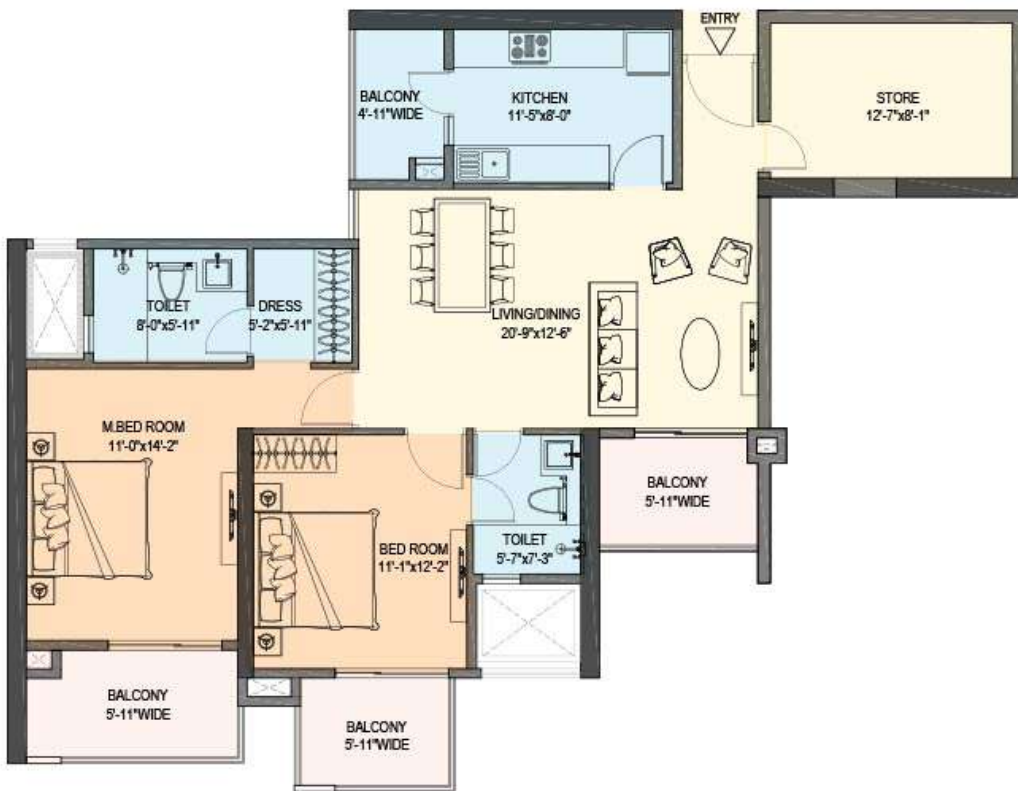

TOWER	UNIT	APARTMENT TYPE	LEVEL	SUPER AREA
02	04	3 BED ROOMS + 3 TOILETS + STORE	5th to 30th	2032 Sqft

TOWER	UNIT	APARTMENT TYPE	LEVEL	SUPER AREA
02	05	3 BED ROOMS + 3 TOILETS + 1 STORE	5th to 16th, 18 to 26th, 28th to 30th	2018 Sqft

TOWER	UNIT	APARTMENT TYPE	LEVEL	SUPER AREA
02	05	2 BED ROOMS + 2 TOILETS + 1 STORE	17th & 27th	1682 Sqft

UNIT KEY PLAN

SITE KEY PLAN

TOWER	UNIT	APARTMENT TYPE	LEVEL	SUPER AREA
02	01	2 BED ROOMS + 2 TOILETS	5th to 30th	1415 Sqft

TOWER	UNIT	APARTMENT TYPE	LEVEL	SUPER AREA
02	02	2 BED ROOMS +2 TOILETS	5th to 30th	1406 Sqft

TOWER	UNIT	APARTMENT TYPE	LEVEL	SUPER AREA
02	03	2 BED ROOMS + 2 TOILETS	5th to 30th	1424 Sqft