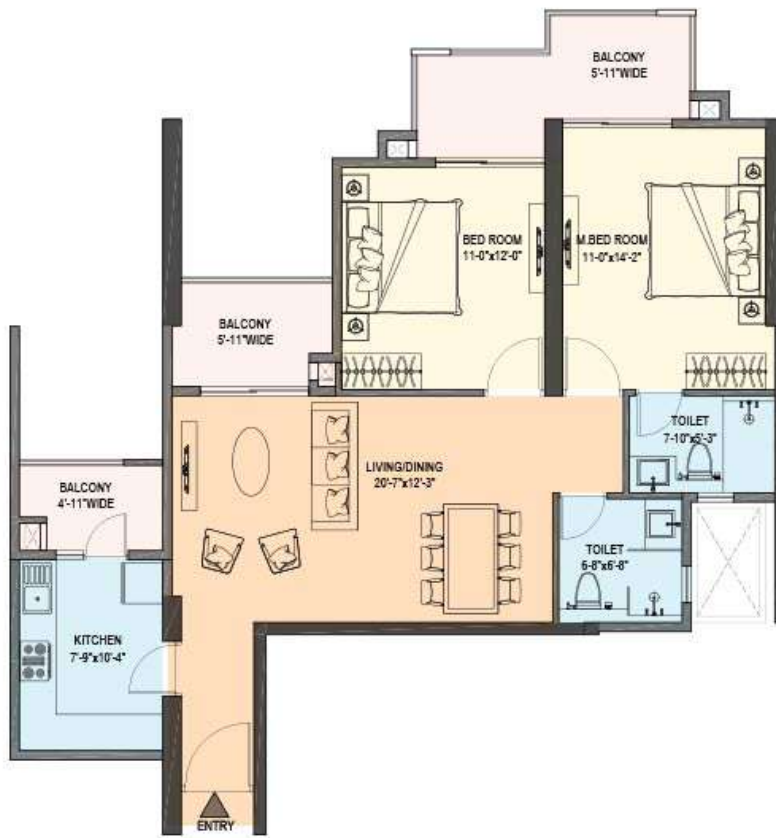

TOWER	UNIT	APARTMENT TYPE	LEVEL	SUPER AREA
02	04	3 BED ROOMS + 3 TOILETS + STORE	5th to 30th	2032 Sqft

TOWER	UNIT	APARTMENT TYPE	LEVEL	SUPER AREA
02	05	3 BED ROOMS + 3 TOILETS + 1 STORE	5th to 16th, 18 to 26th, 28th to 30th	2018 Sqft

TOWER	UNIT	APARTMENT TYPE	LEVEL	SUPER AREA
02	05	2 BED ROOMS + 2 TOILETS + 1 STORE	17th & 27th	1682 Sqft

UNIT KEY PLAN

SITE KEY PLAN

TOWER	UNIT	APARTMENT TYPE	LEVEL	SUPER AREA
02	01	2 BED ROOMS + 2 TOILETS	5th to 30th	1415 Sqft

TOWER	UNIT	APARTMENT TYPE	LEVEL	SUPER AREA
02	02	2 BED ROOMS +2 TOILETS	5th to 30th	1406 Sqft

TOWER	UNIT	APARTMENT TYPE	LEVEL	SUPER AREA
02	03	2 BED ROOMS + 2 TOILETS	5th to 30th	1424 Sqft