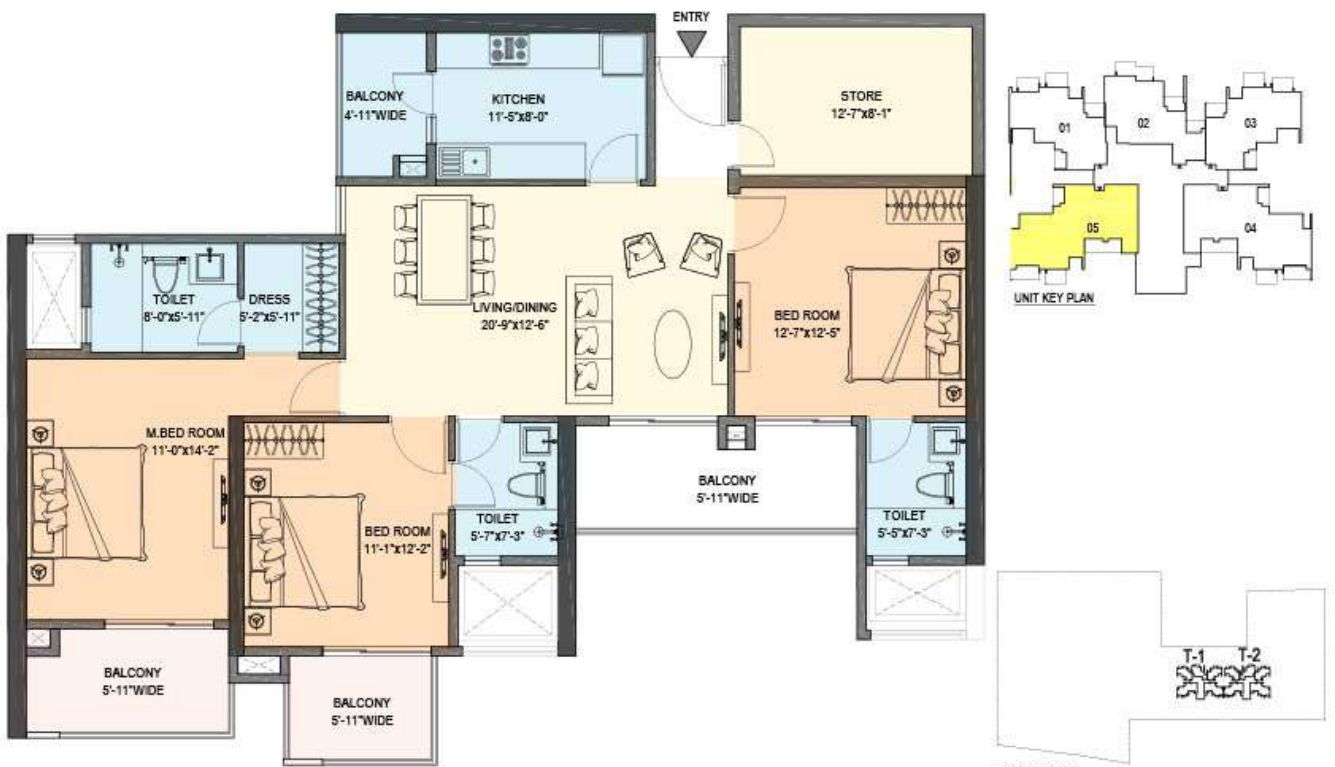

TOWER	UNIT	APARTMENT TYPE	LEVEL	SUPER AREA
02	04	3 BED ROOMS + 3 TOILETS + STORE	5th to 30th	2032 Sqft

TOWER	UNIT	APARTMENT TYPE	LEVEL	SUPER AREA
02	05	3 BED ROOMS + 3 TOILETS + 1 STORE	5th to 16th, 18 to 26th, 28th to 30th	2018 Sqft

TOWER	UNIT	APARTMENT TYPE	LEVEL	SUPER AREA
02	05	2 BED ROOMS + 2 TOILETS + 1 STORE	17th & 27th	1682 Sqft

UNIT KEY PLAN

SITE KEY PLAN

TOWER	UNIT	APARTMENT TYPE	LEVEL	SUPER AREA
02	01	2 BED ROOMS + 2 TOILETS	5th to 30th	1415 Sqft

TOWER	UNIT	APARTMENT TYPE	LEVEL	SUPER AREA
02	02	2 BED ROOMS +2 TOILETS	5th to 30th	1406 Sqft

TOWER	UNIT	APARTMENT TYPE	LEVEL	SUPER AREA
02	03	2 BED ROOMS + 2 TOILETS	5th to 30th	1424 Sqft