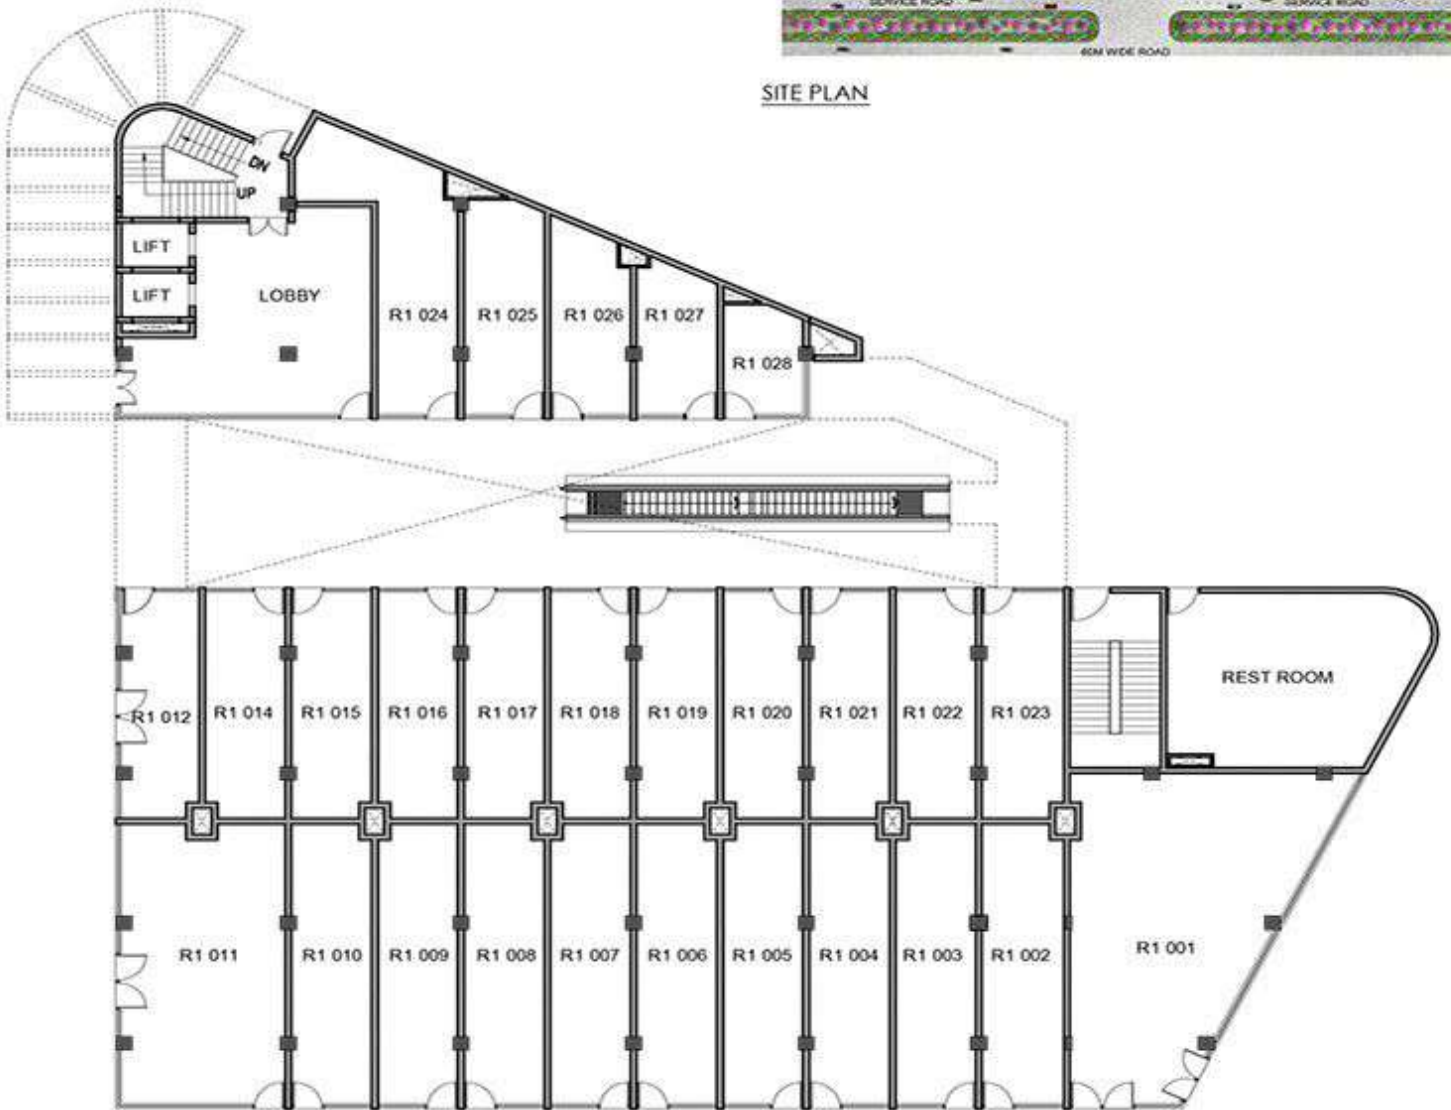

SITE PLAN

TEE POINT	BLOCK	LEVEL	FLOOR TYPE	SUPER AREA
	02	GROUND	RETAIL	22302 Sqft

SITE PLAN

	BLOCK	LEVEL	FLOOR TYPE	SUPER AREA
TEE POINT	01	FIRST FLOOR	RETAIL	14984 Sqft

SITE PLAN

TEE POINT	BLOCK	LEVEL	FLOOR TYPE	SUPER AREA
	02	FIRST FLOOR	RETAIL	18304 Sqft

SITE PLAN

TEE POINT	BLOCK	LEVEL	FLOOR TYPE	SUPER AREA
	01	GROUND FLOOR	RETAIL	20465 Sqft