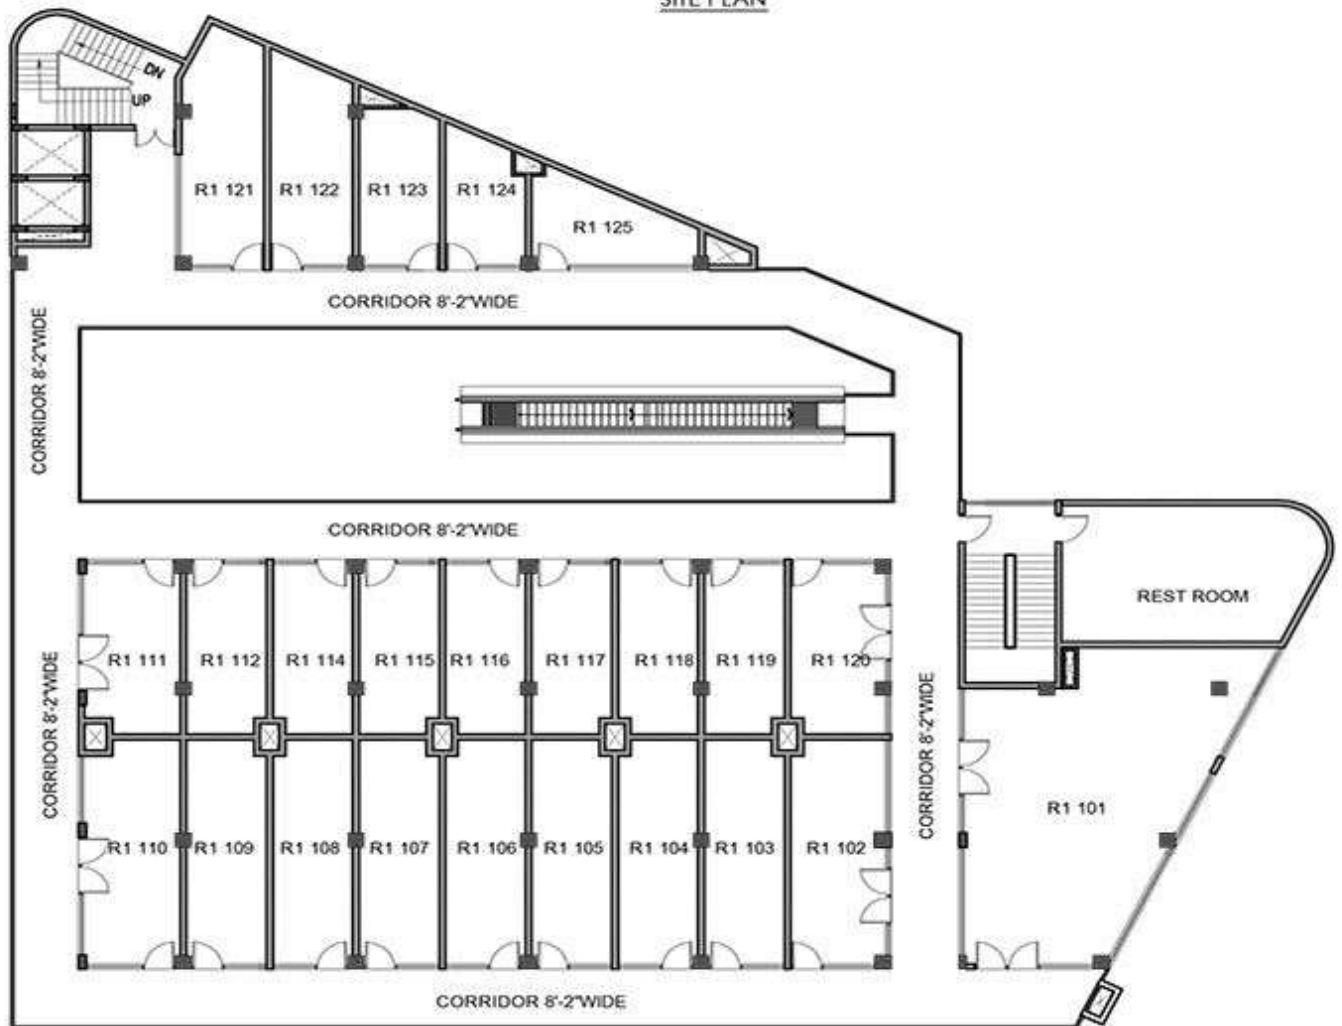

SITE PLAN

TEE POINT	BLOCK	LEVEL	FLOOR TYPE	SUPER AREA
	02	GROUND	RETAIL	22302 Sqft

SITE PLAN

	BLOCK	LEVEL	FLOOR TYPE	SUPER AREA
TEE POINT	01	FIRST FLOOR	RETAIL	14984 Sqft

SITE PLAN

TEE POINT	BLOCK	LEVEL	FLOOR TYPE	SUPER AREA
	02	FIRST FLOOR	RETAIL	18304 Sqft

SITE PLAN

TEE POINT	BLOCK	LEVEL	FLOOR TYPE	SUPER AREA
	01	GROUND FLOOR	RETAIL	20465 Sqft