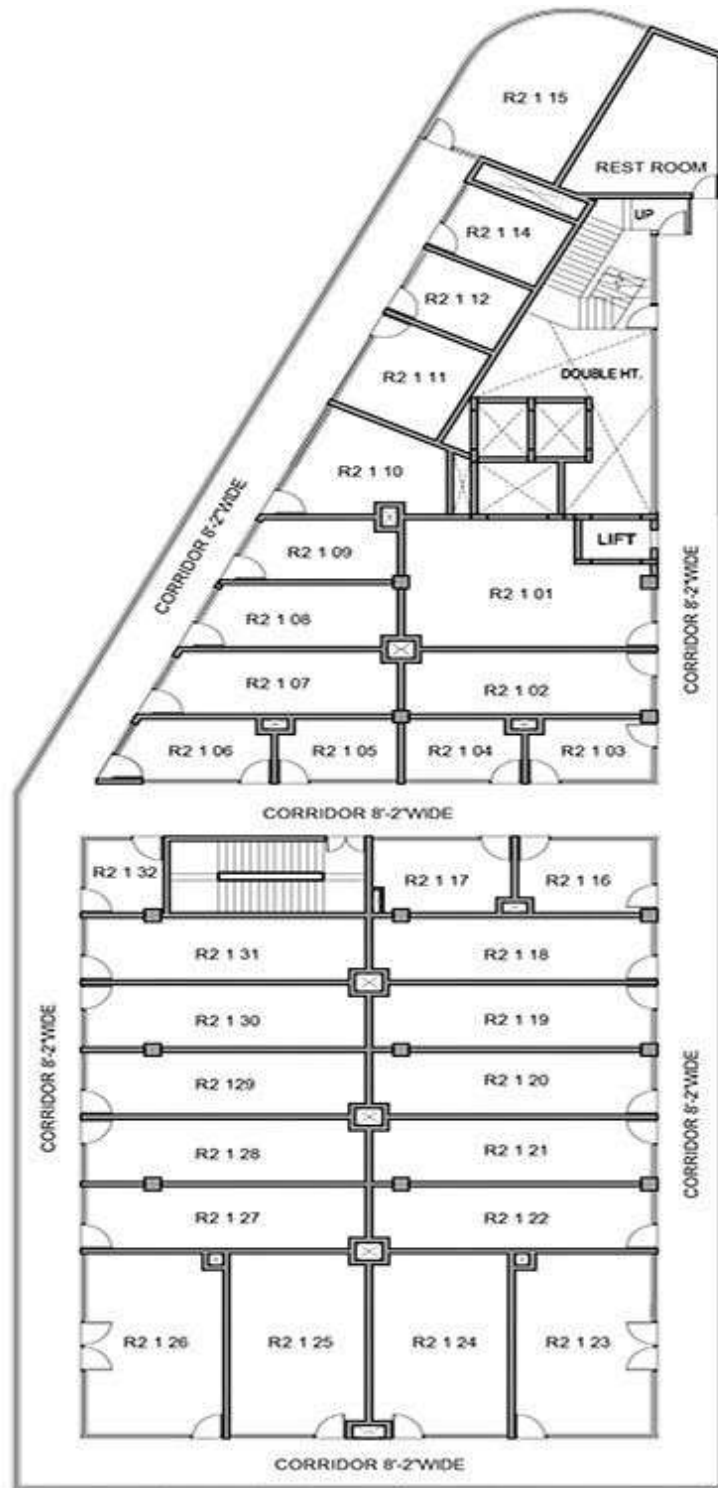

SITE PLAN

TEE POINT	BLOCK	LEVEL	FLOOR TYPE	SUPER AREA
	02	GROUND	RETAIL	22302 Sqft

SITE PLAN

	BLOCK	LEVEL	FLOOR TYPE	SUPER AREA
TEE POINT	01	FIRST FLOOR	RETAIL	14984 Sqft

SITE PLAN

TEE POINT	BLOCK	LEVEL	FLOOR TYPE	SUPER AREA
	02	FIRST FLOOR	RETAIL	18304 Sqft

SITE PLAN

TEE POINT	BLOCK	LEVEL	FLOOR TYPE	SUPER AREA
	01	GROUND FLOOR	RETAIL	20465 Sqft