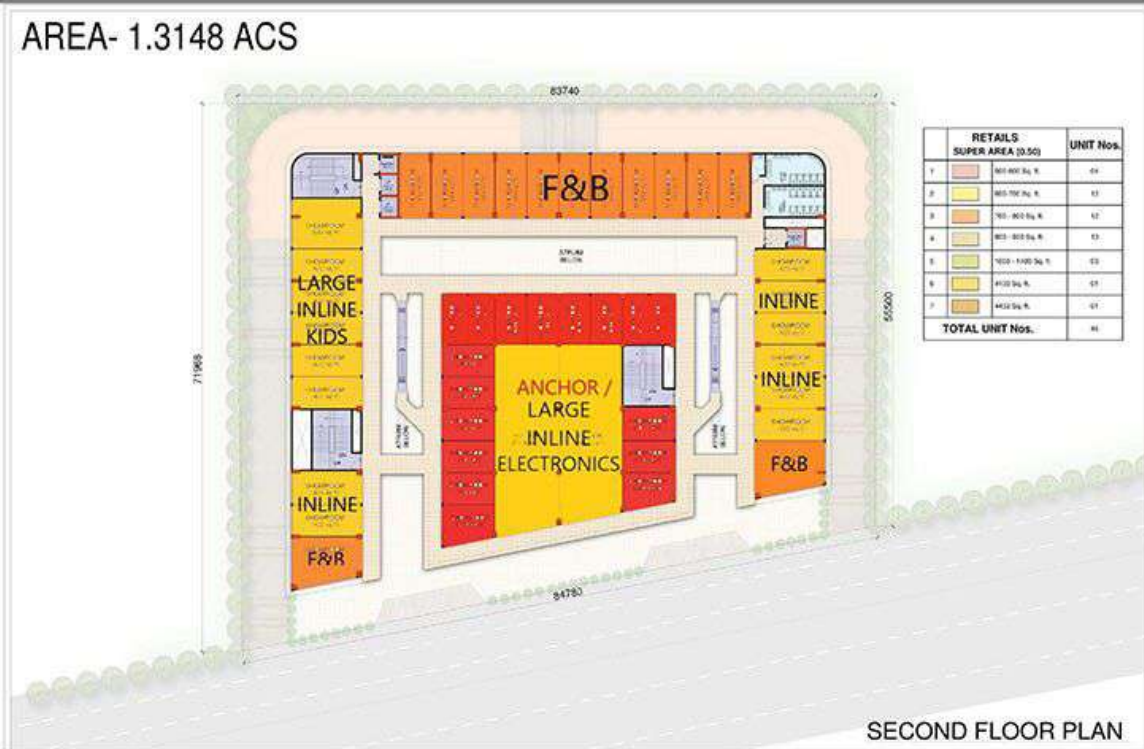

AREA- 1.3148 ACS

ANCHOR	Red
VANILLA / INLINE	Yellow
LARGE INLINE	Light Yellow
F&B	Orange
MULTIPLEX	Purple

SECOND FLOOR

AREA- 1.3148 ACS

SECOND FLOOR PLAN

ANCHOR	
VANILLA / INLINE	
LARGE INLINE	
F&B	
MULTIPLEX	

THIRD FLOOR

ANCHOR	
VANILLA / INLINE	
LARGE INLINE	
F&B	
MULTIPLEX	

FIRST FLOOR

AREA- 1.3148 ACS

	RETAILS SUPER AREA (S.S)	UNIT Nos.
1	500-600 Sq. Ft.	04
2	600-700 Sq. Ft.	12
3	700-800 Sq. Ft.	12
4	800-900 Sq. Ft.	13
5	1000-1400 Sq. Ft.	08
6	4750 Sq. Ft.	01
7	14350 Sq. Ft.	01
TOTAL UNIT Nos.		49

FIRST FLOOR PLAN

ANCHOR	
VANILLA / INLINE	
LARGE INLINE	
F&B	
MULTIPLX	

FOURTH FLOOR

ANCHOR	
VANILLA / INLINE	
LARGE INLINE	
F&B	
MULTIPLEX	

AREA- 1.3148 ACS

ANCHOR	
VANILLA / INLINE	
LARGE INLINE	
F&B	
MULTIPLEX	