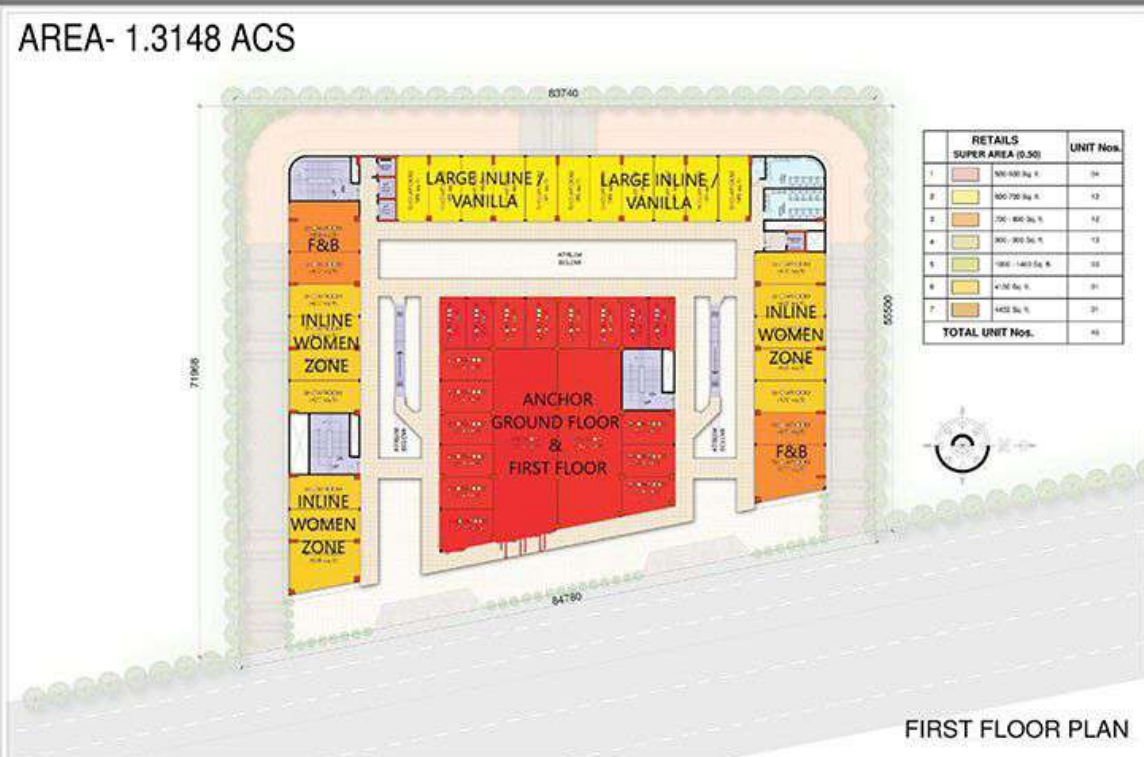

AREA- 1.3148 ACS

ANCHOR	Red
VANILLA / INLINE	Yellow
LARGE INLINE	Light Yellow
F&B	Orange
MULTIPLEX	Purple

SECOND FLOOR

AREA- 1.3148 ACS

SECOND FLOOR PLAN

ANCHOR	
VANILLA / INLINE	
LARGE INLINE	
F&B	
MULTIPLEX	

THIRD FLOOR

ANCHOR	
VANILLA / INLINE	
LARGE INLINE	
F&B	
MULTIPLEX	

FIRST FLOOR

AREA- 1.3148 ACS

	RETAILS SUPER AREA (S.S)	UNIT Nos.
1	500-600 Sq. Ft.	04
2	600-700 Sq. Ft.	12
3	700-800 Sq. Ft.	12
4	800-900 Sq. Ft.	13
5	1000-1400 Sq. Ft.	08
6	4750 Sq. Ft.	01
7	14350 Sq. Ft.	01
TOTAL UNIT Nos.		49

FIRST FLOOR PLAN

ANCHOR	
VANILLA / INLINE	
LARGE INLINE	
F&B	
MULTIPLX	

FOURTH FLOOR

ANCHOR	
VANILLA / INLINE	
LARGE INLINE	
F&B	
MULTIPLEX	

AREA- 1.3148 ACS

ANCHOR	
VANILLA / INLINE	
LARGE INLINE	
F&B	
MULTIPLEX	